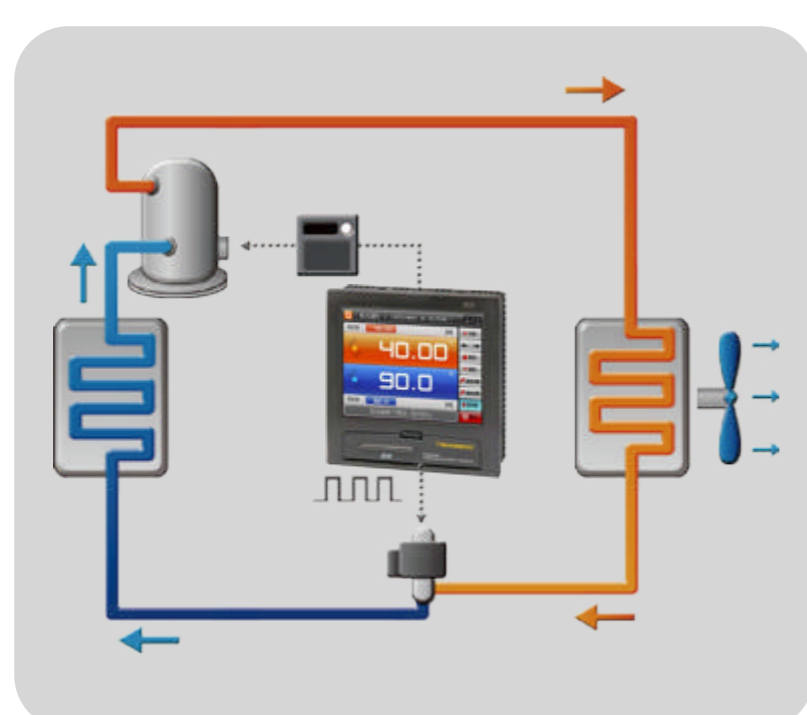

Walk in Temperature (& Humidity) Chamber

Energy Conservation

Remote network system

Circuit System

• Specifications

Model		SMC-080-CC-WT	SMC-120-CC-WT	SMC-160-CC-WT	SMC-250-CC-WT	SMC-340-CC-WT	SMC-400-CC-WT
Temperature	Temperature control range	-65℃~80℃(+15℃) (A:0℃~80℃;B: -20℃~80℃; C: -40℃~80℃;D:-65℃~80℃)					
	Temperature fluctuation	±0.5℃					
	Cooling rate	80.0℃~-65.0℃ Within 110 mins 1.0~2.0℃/min					
	Heating rate	-65.0℃~80.0℃ Within 70 mins 2.0~5.0℃/min					
	Temperature uniformity	±2.0℃ (-40.0℃~80.0℃) ±2.5℃ (-40.0℃~-65.0℃)					
Humidity	Humidity control range	20.0%RH~95.0%RH					
	Humidity fluctuation	±1.5% RH					
	Humidity uniformity	±3.0%RH					
Material / components	Internal material	Stainless steel(SUS304)					
	External material	Cold rolled steel sheet / powder spraying					
	Heat insulating material	100mm thickness polyurethane plate+10mm thickness mineral wool					
	Fan	SANWOOD [®] Centrifugal blower					
	Compressor	Semi-closed Germany Bock, Germany Bitzer					
	Condenser	Water-cooled					
	Refrigerant	R404A、R23、R508					
	Evaporator	Fin - and - Tube Heat Exchanger					
Heater	Nickel chromium alloy heating wire						
Humidifier	Steam humidifier						
Size	Interior size(mm)	1970*2100*1970	3020*2100*1970	4070*2100*1970	3020*2100*4070	4070*2100*4070	5120*2100*4070
	Outer size(mm)	2170*2350*3500	3220*2350*3500	4270*2350*3500	4650*2350*4270	5720*2350*4270	5320*2350*6150
	Volume (m ³)	8.0m ³	12.0m ³	16.0m ³	25.0m ³	34.0m ³	40.0m ³
Operating ambient temperature		+5 ~ 35℃					
Power supply		380V AC 50/60Hz	380V AC 50/60Hz	380V AC 50/60Hz	380V AC 50/60Hz	380V AC 50/60Hz	380V AC 50/60Hz
Controller		Standard: South Korea TEMI-1500 Optional: South Korea TEMI-2500, South Korea TEMI-2700					