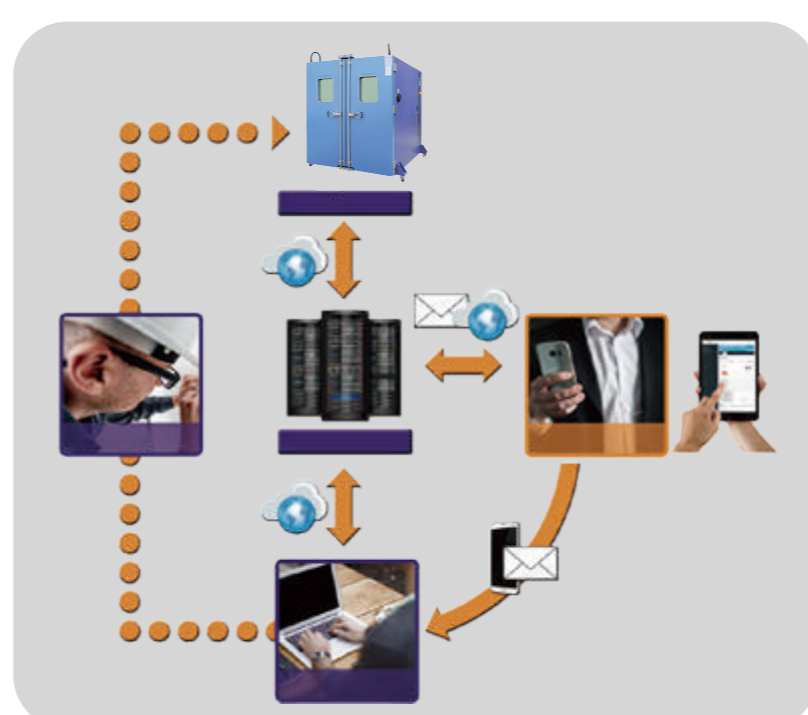

Walk in Temperature (& Humidity) Chamber

Energy Conservation

Remote network system

Circuit System

• Specifications

Model		SMC-080-CC-WT	SMC-120-CC-WT	SMC-160-CC-WT	SMC-250-CC-WT	SMC-340-CC-WT	SMC-400-CC-WT
Temperature	Temperature control range	-65℃~80℃(+15℃) (A:0℃~80℃;B: -20℃~80℃; C: -40℃~80℃;D:-65℃~80℃)					
	Temperature fluctuation	±0.5℃					
	Cooling rate	80.0℃~-65.0℃ Within 110 mins 1.0~2.0℃/min					
	Heating rate	-65.0℃~80.0℃ Within 70 mins 2.0~5.0℃/min					
	Temperature uniformity	±2.0℃ (-40.0℃~80.0℃) ±2.5℃ (-40.0℃~-65.0℃)					
Humidity	Humidity control range	20.0%RH~95.0%RH					
	Humidity fluctuation	±1.5% RH					
	Humidity uniformity	±3.0%RH					
Material / components	Internal material	Stainless steel(SUS304)					
	External material	Cold rolled steel sheet / powder spraying					
	Heat insulating material	100mm thickness polyurethane plate+10mm thickness mineral wool					
	Fan	SANWOOD [®] Centrifugal blower					
	Compressor	Semi-closed Germany Bock, Germany Bitzer					
	Condenser	Water-cooled					
	Refrigerant	R404A、R23、R508					
	Evaporator	Fin - and - Tube Heat Exchanger					
Heater	Nickel chromium alloy heating wire						
Humidifier	Steam humidifier						
Size	Interior size(mm)	1970*2100*1970	3020*2100*1970	4070*2100*1970	3020*2100*4070	4070*2100*4070	5120*2100*4070
	Outer size(mm)	2170*2350*3500	3220*2350*3500	4270*2350*3500	4650*2350*4270	5720*2350*4270	5320*2350*6150
	Volume (m ³)	8.0m ³	12.0m ³	16.0m ³	25.0m ³	34.0m ³	40.0m ³
Operating ambient temperature		+5 ~ 35℃					
Power supply		380V AC 50/60Hz	380V AC 50/60Hz	380V AC 50/60Hz	380V AC 50/60Hz	380V AC 50/60Hz	380V AC 50/60Hz
Controller		Standard: South Korea TEMI-1500 Optional: South Korea TEMI-2500, South Korea TEMI-2700					

Mobile phone scan
can visit our official website