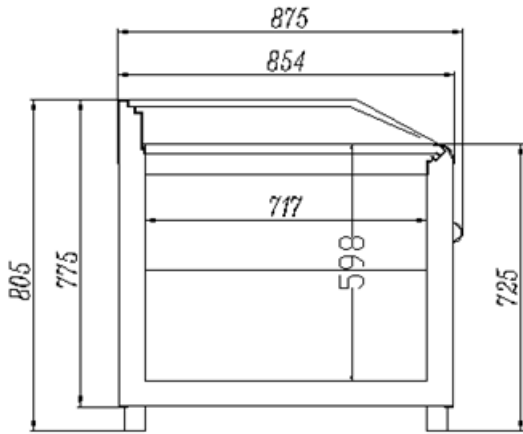

Incorporated condensing unit

R404A

Propane refrigerant gas (R290)

LED lighting

Trader				
Length mm		1860	2105	2505
Trader	Linear Cabinet		CQS21L	CQS25L
	End Cabinet	CQS18D		

Linear Cabinet

End Cabinet

Legend