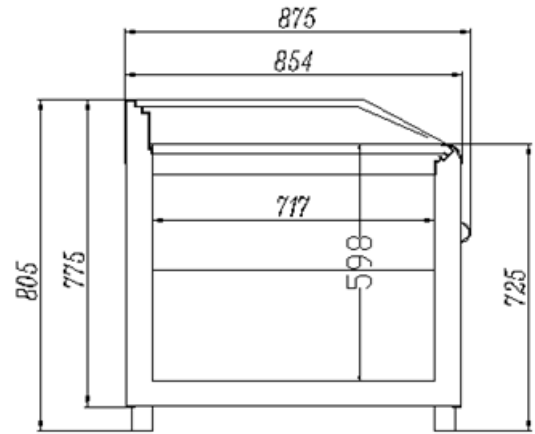

Incorporated condensing unit

R404A

Propane refrigerant gas (R290)

LED lighting

Trader				
Length mm		1860	2105	2505
Trader	Linear Cabinet		CQS21L	CQS25L
	End Cabinet	CQS18D		

Linear Cabinet

End Cabinet

Legend