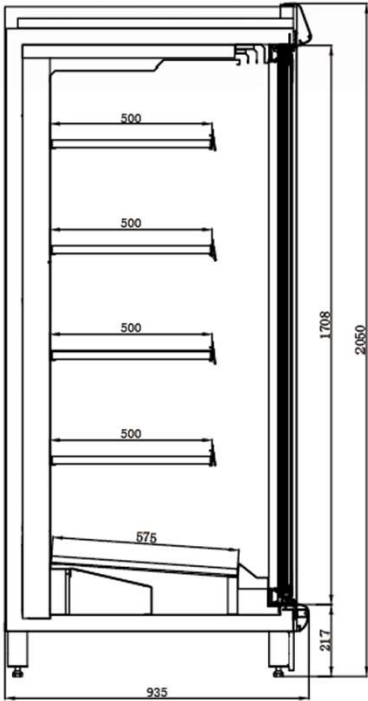

Remote condensing unit

R404A

LED lighting

ROCK LUX				
Length mm		1560	2340	3120
No. of Glass Doors		2	3	4
Rock LUX	Linear Cabinet	LCQ-1610FD	LCQ-2310FD	LCQ-3110FD
	End Cabinet		LCQ-2310FD(TG)	

Linear Cabinet