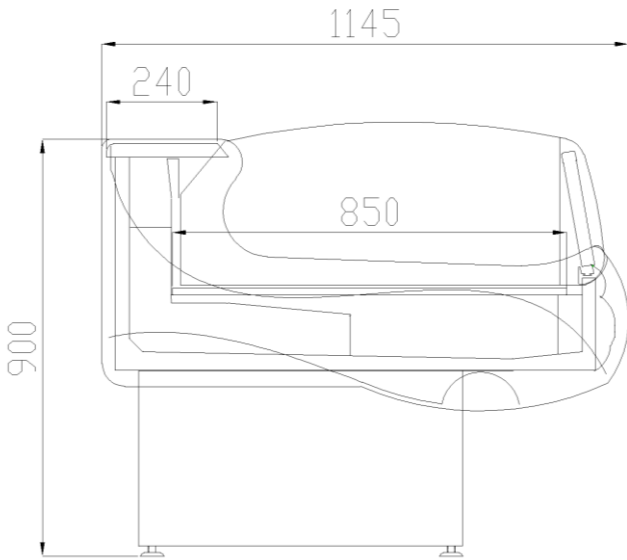

Off-cycle defrost

Ceramic glass

Ventilated

Remote condensing unit

R404A

Lazuli LS

Length mm		1600	1975	2600	3895
Lazuli LS	Linear Cabinet	CXR-1712R	CXR-2012R	CXR-2712R	CXR-3912R

Linear Cabinet